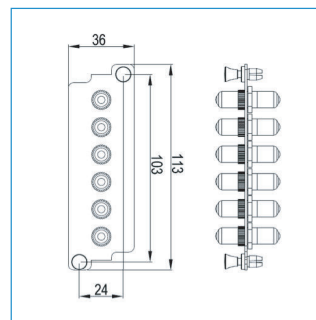

8.7 Patch Panel Accessories

UC^{CONNECT}® UC9500 High Density Fibre Suite

UC9500 1-Slot 6-Port ST Simplex Front-Panel

Features

- Left and right push-pull rivet
- Supported adaptor
- Light weight
- Easy and fast adds, moves and changes
- Up to 6 Simplex ST multimode or singlemode adaptors
- Easy handling

Application

UC9500 1-Slot 6-Port ST Simplex Front-Panel fits into 1 slot of UC9500 Distribution Panel 4-Slot Empty Fixed and accepts simplex ST adaptors.

Construction

Material	Details
Plate material	Steel
Overall Weight	12 gram

UC9500 1-Slot 6-Port ST Simplex Front-Panel

UC9500 1-Slot 6-Port LC-Duplex/SC-Simplex Front-Panel

Features

- Left and right push-pull rivet
- Supported adaptor
- Light weight
- Easy and fast adds, moves and changes
- Up to 6 LC-Duplex or 6 SC-Simplex ; multimode or singlemode adaptors
- Easy handling

Application

UC9500 1-Slot 6-Port LC-Duplex/SC-Simplex Front-Panel fits into 1 slot of UC9500 Distribution Panel 4-Slot Empty Fixed and accepts both LC-Duplex and SC-Simplex adaptors.

Construction

Material	Details
Plate material	Steel
Overall Weight	12 gram