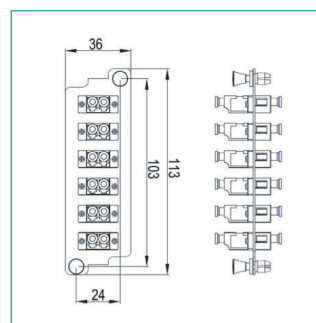

Application

UC9500 1-Slot 6-Port ST Simplex Front-Panel fits into 1 slot of UC9500 Distribution Panel 4-Slot Empty Fixed and accepts simplex ST adaptors.

Construction

Material	Details
Plate material	Steel
Overall Weight	12 gram

UC9500 1-Slot 6-Port ST Simplex Front-Panel

UC9500 1-Slot 6-Port LC-Duplex/SC-Simplex Front-Panel

Features

- Left and right push-pull rivet
- Supported adaptor
- Light weight
- Easy and fast adds, moves and changes
- Up to 6 LC-Duplex or 6 SC-Simplex ; multimode or singlemode adaptors
- Easy handling

Application

UC9500 1-Slot 6-Port LC-Duplex/SC-Simplex Front-Panel fits into 1 slot of UC9500 Distribution Panel 4-Slot Empty Fixed and accepts both LC-Duplex and SC-Simplex adaptors.

Construction

Material	Details
Plate material	Steel
Overall Weight	12 gram

UC9500 1-Slot 6-Port LC-Duplex/SC-Simplex Front-Panel

Ordering Information

UC P/N	Product Description	P.U
PPA9513-6	UC9500 1 Slot 6Port FC Simplex Front Panel	8pc/pack
PPA9514-6	UC9500 1 Slot 6Port LC Duplex / SC Simplex Front Panel	8pc/pack