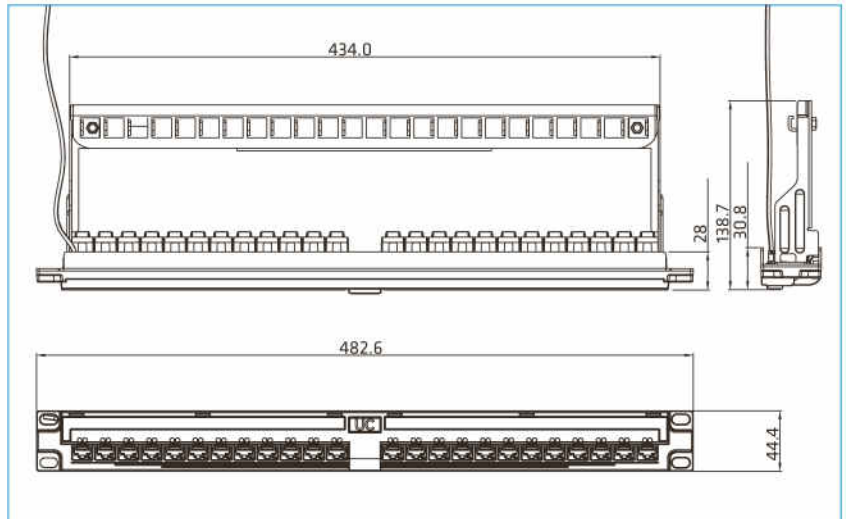

UC C400 LI S BK 24 1U

19" 1U 24P Smart FTP Patch Panel, with module, Cat 6

- FTP Smart Patch panel with 24 pieces ToolFast Cat.6 Shielded Keystone Jack (MJTR9669).
- LED on each port for port activity indication.
- RJ45 port on panel back for communication to IMU.
- Supplied with rear cable management to ensure proper cable bending radius.
- Foldable rear cable management ideal for minimizing packaging size.

Specification

Item	Description
Panel	SPPC, T=1.8mm, Ni plated
Front Cover	ABS+PC, UL94V0
Rear Cable Management	SPPC, black coated

Ordering Information

SAP IC	UC P/N	UC Material Code	Product Description	P.U
YUIBP00402	LI9768	UC C400 LI S BK 24 1U	19" 1U 24P Smart FTP Patch Panel, with module, Cat 6	1pc/box